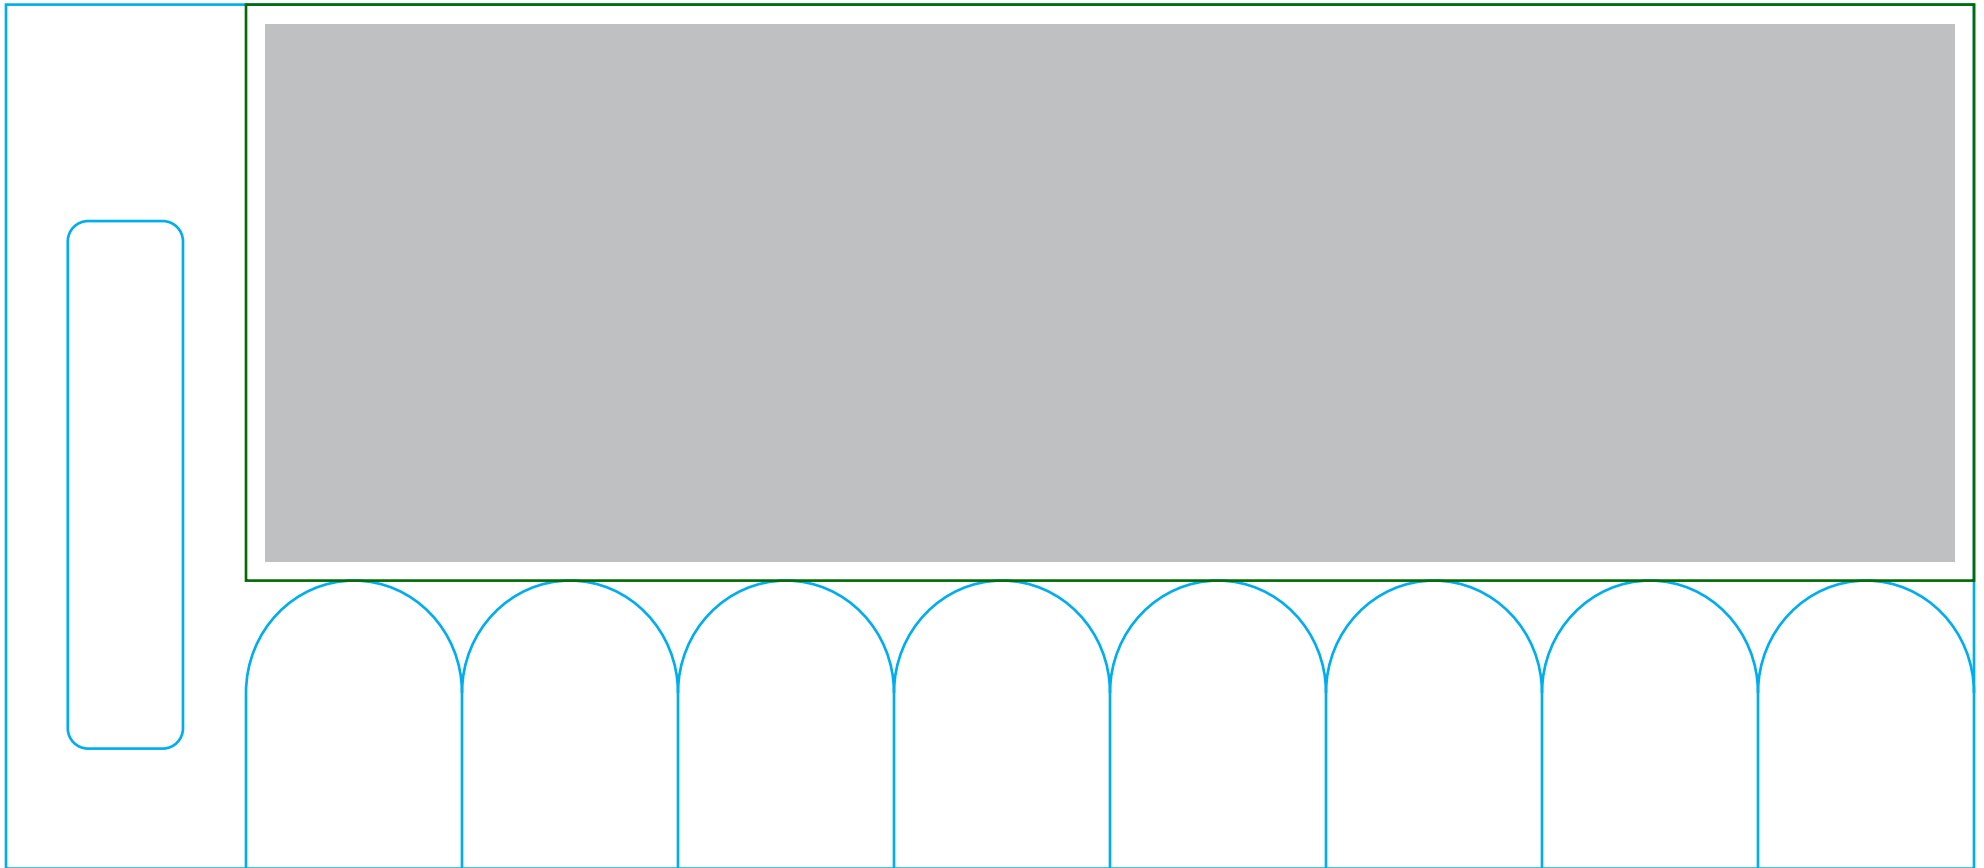

# Rootbeer Stein

Blue LINE - MUG + Handle

Green LINE - INDICATES FULL BLEED SIZE

Grey Area : recommended print size