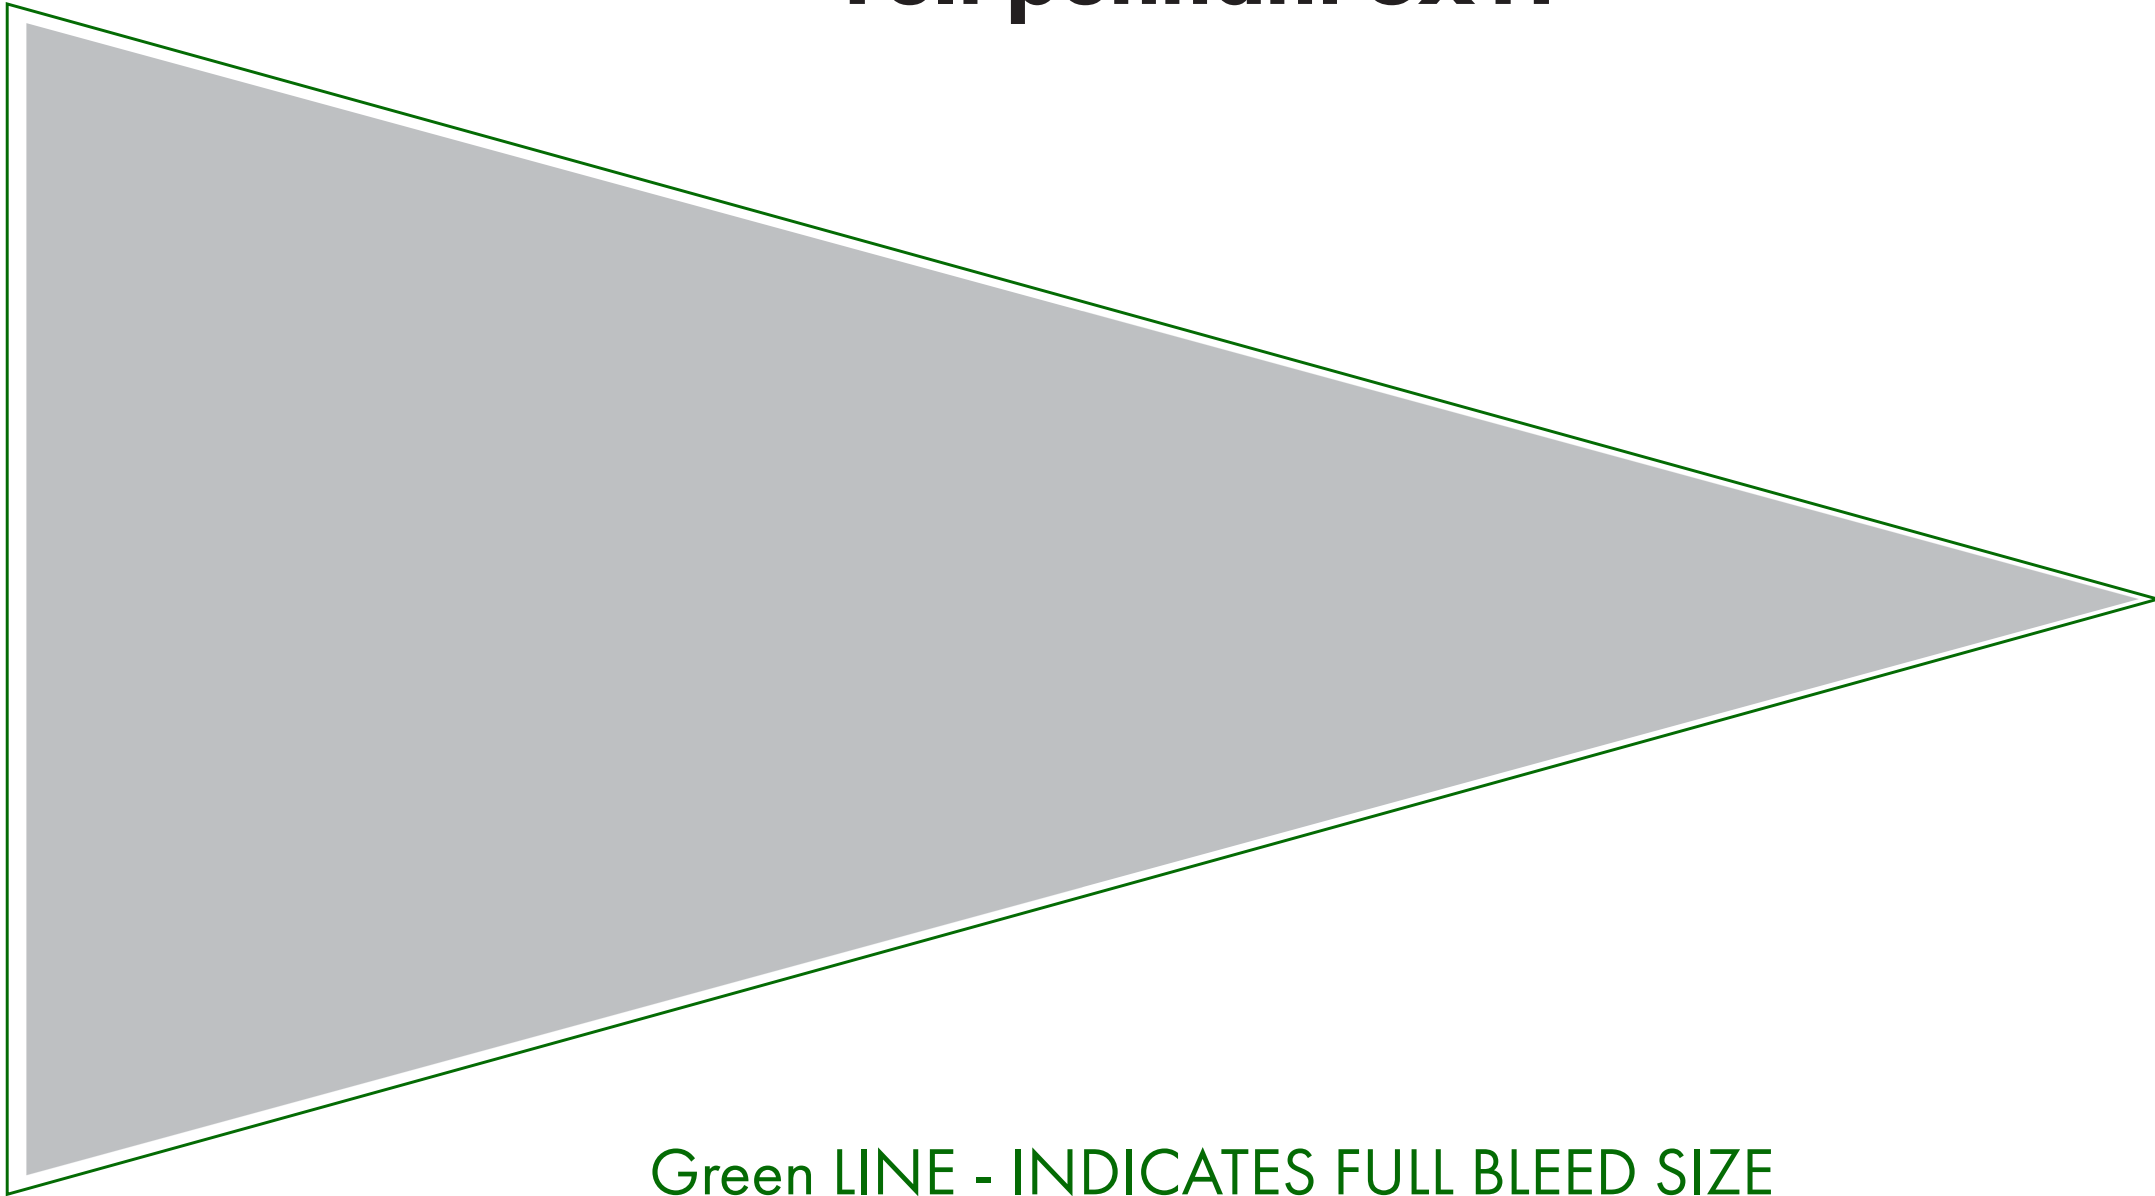

# Felt pennant 6x11

Green LINE - INDICATES FULL BLEED SIZE

Grey Area : recommended print size