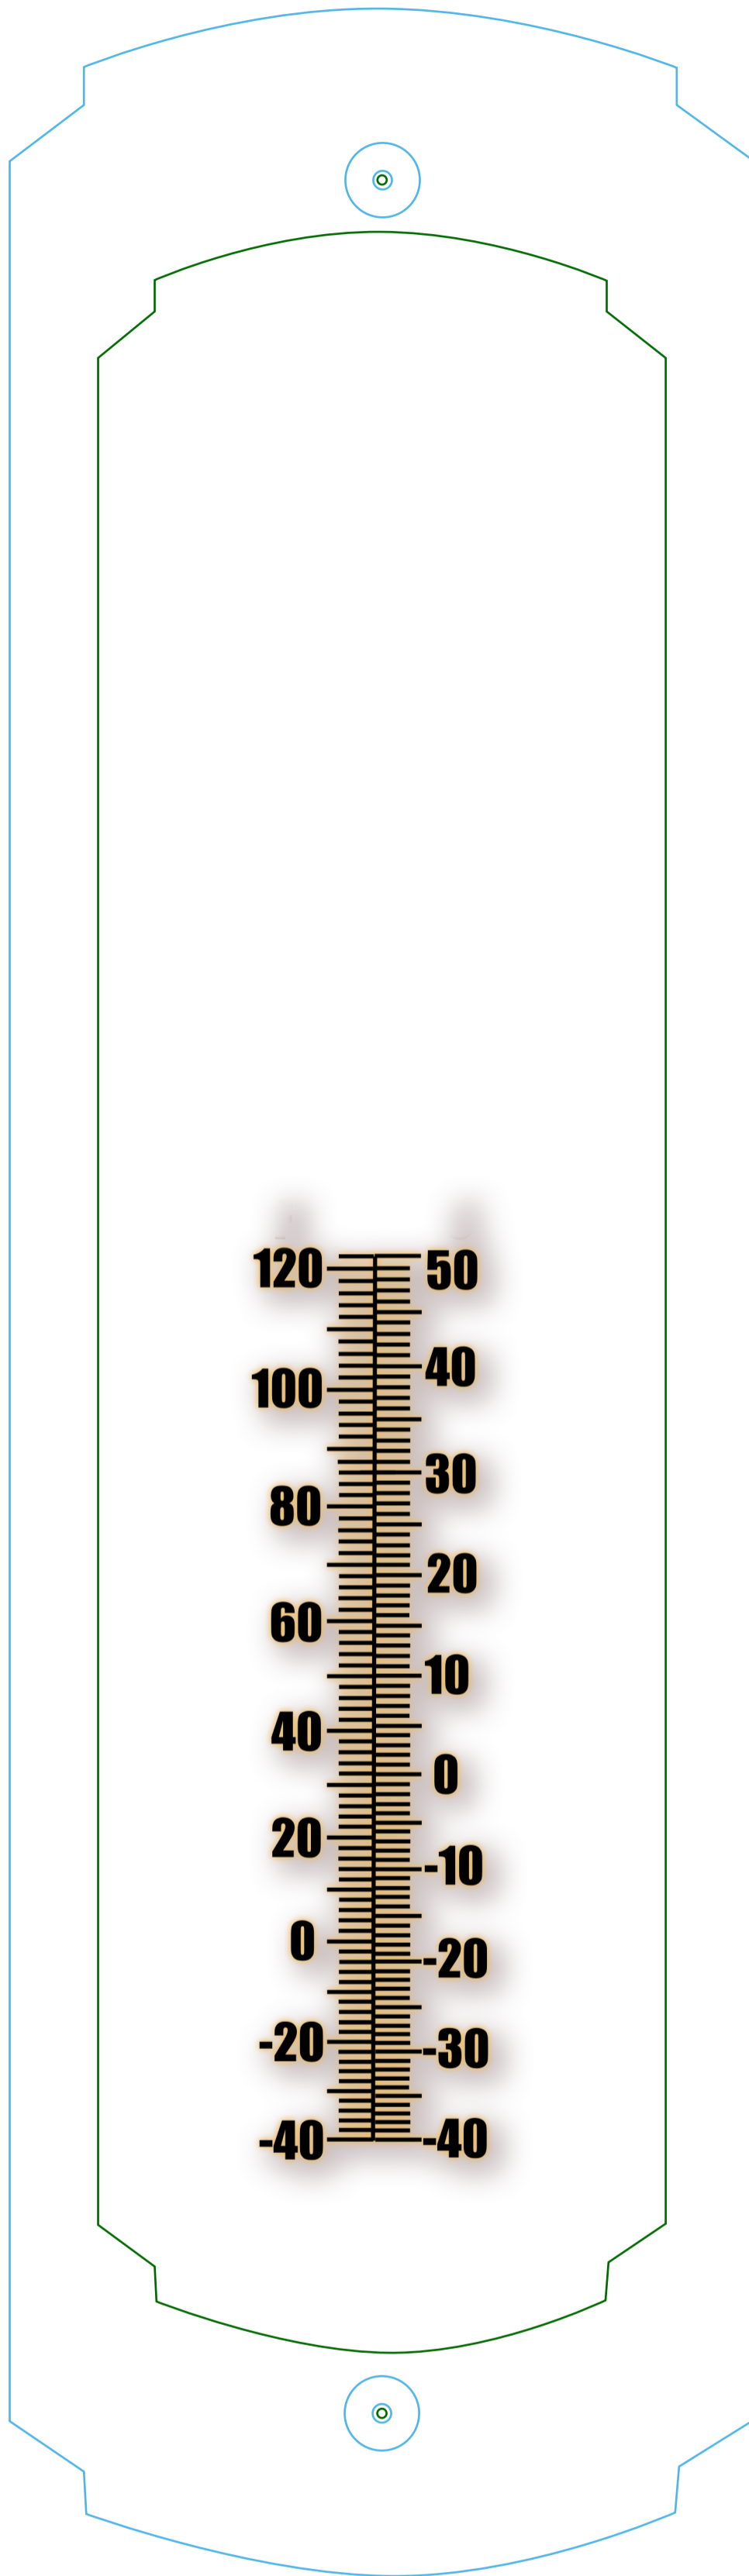

Classic Thermometer

Blue LINE - Product size

Green LINE - INDICATES RECOMMENDED BLEED SIZE with wrap around